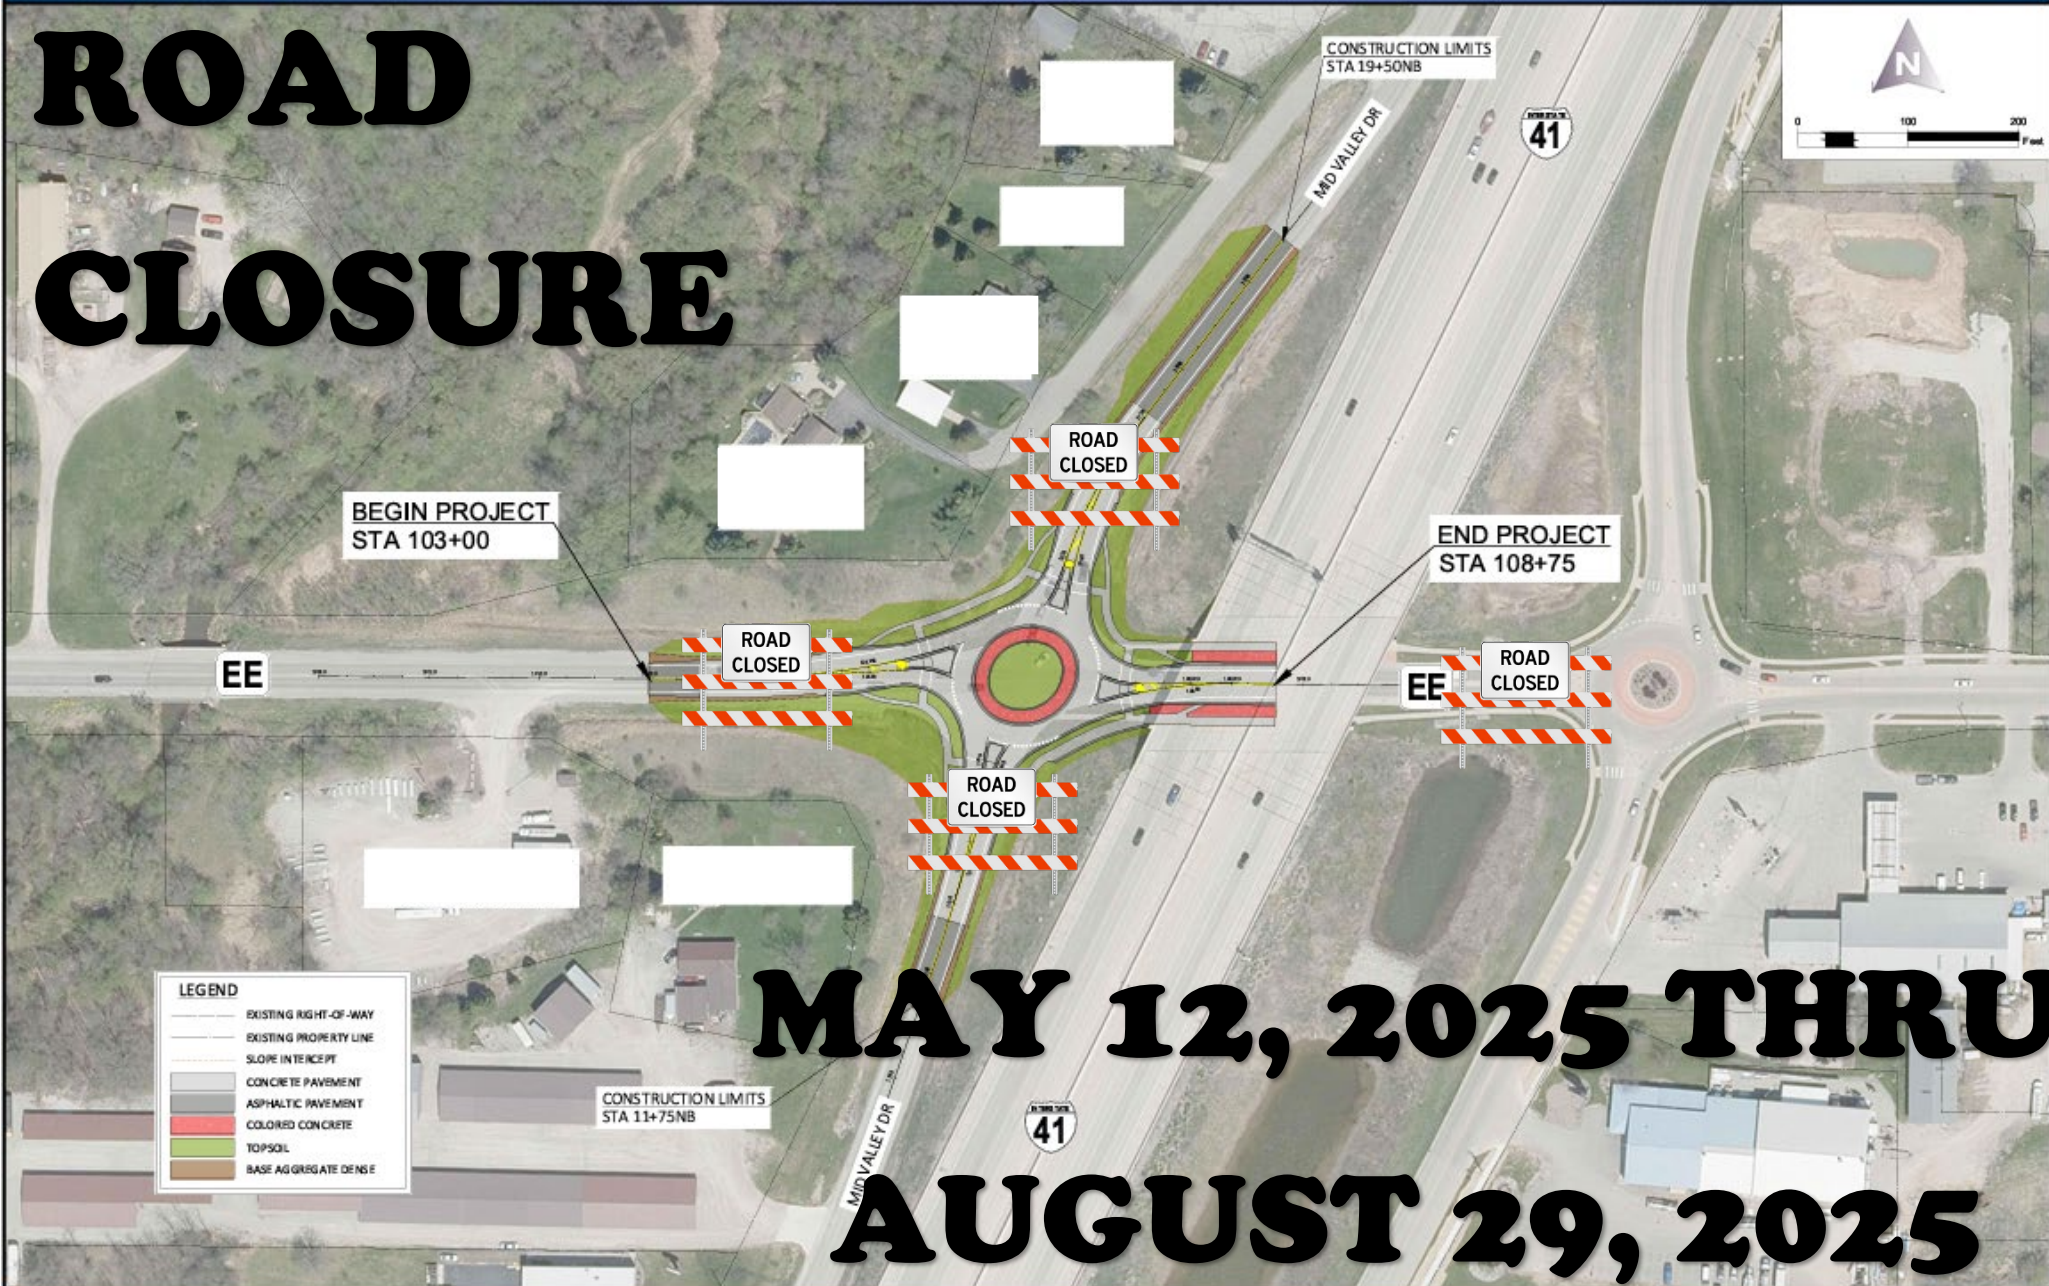

ROUNDAABOUT INTERSECTION

ROAD CLOSURE

COUNTY EE/MID VALLEY DRIVE INTERSECTION, BROWN COUNTY