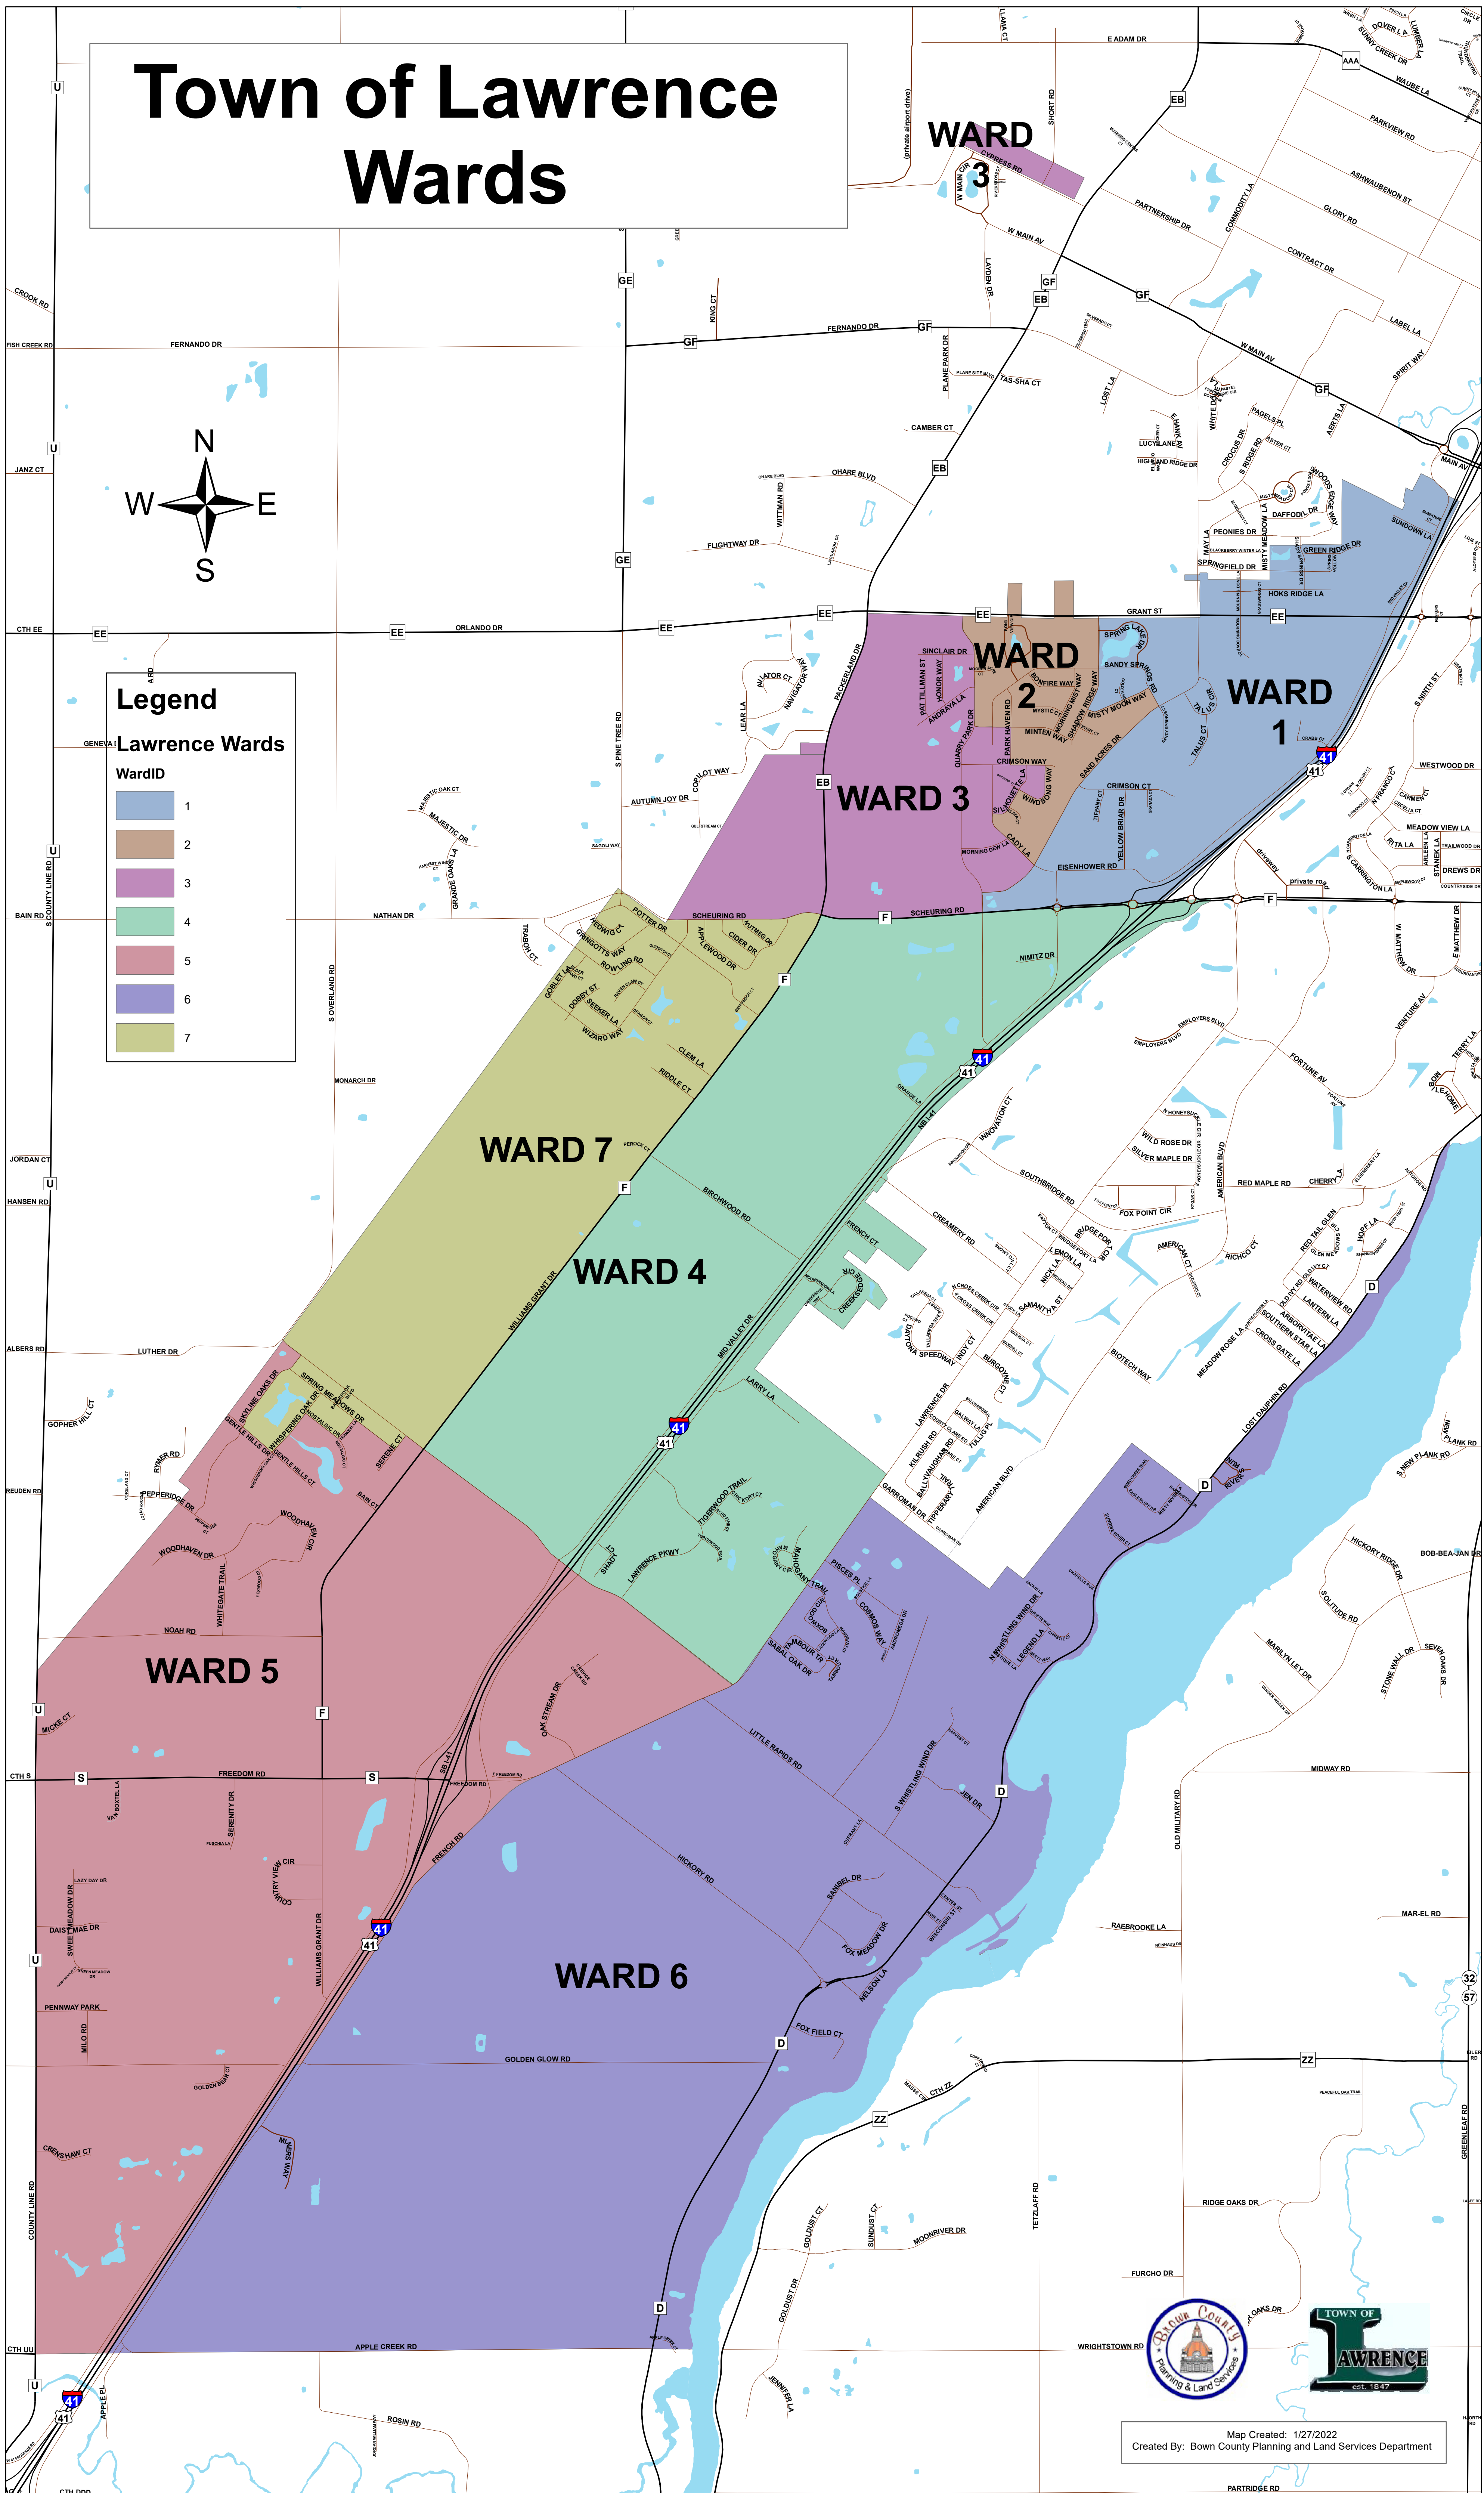

Town of Lawrence Wards

Legend

Lawrence Wards

WardID	Color
1	Blue
2	Brown
3	Purple
4	Green
5	Red
6	Dark Purple
7	Olive Green

Map Created: 1/27/2022
 Created By: Bown County Planning and Land Services Department